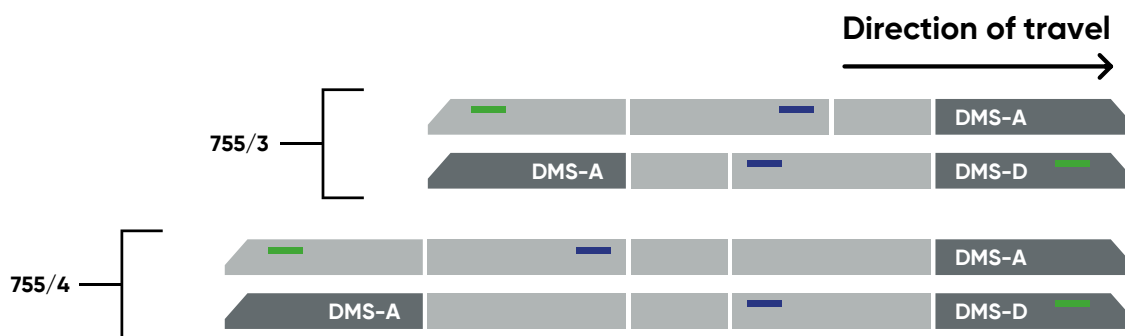

Rail Vehicle Numbering

You are able to control an array of features in the scenario editor by editing the unit number in the DMS-A vehicle.

If the leading coach of the train is DMS-A, you only need to edit the Rail Vehicle Number of this coach. If the opposite is true (DMS-D leading), you must edit both the DMS-A and DMS-D to match.