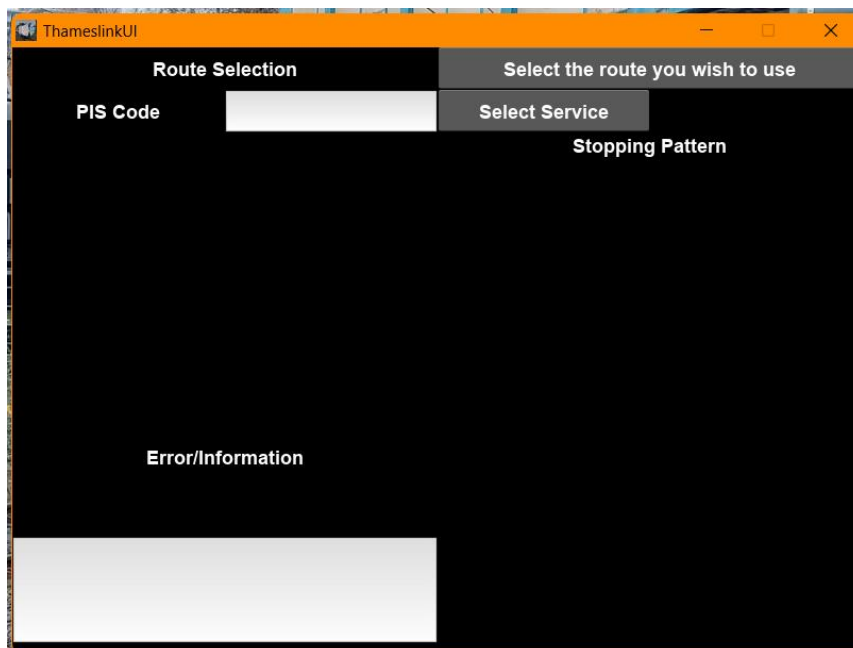

Installation from downloaded Zip folders

Download the zip file provided. Extract this and then drag the contents into your TS Folder. Make sure that the exe program is in the same folder as RailDriver64.dll this should be Railworks/plugins. If you required the Branding patch download, extract this and then copy over as you had already done before, overwriting any existing files. You should then also have now got a folder in plugins called Audio.

Once Installed via either method

Navigate to Railworks/plugins and locate the Thameslink_Announcement.exe file. I would recommend adding a shortcut to the program to somewhere more easily accessible, like for example your desktop for easy launching. To add a shortcut to your desktop right click on the file and select ‘Send to’ > Desktop (create shortcut) (In Windows 11 you will have to right click and press Show more options to be given the option to Send to Desktop).

Using the program

When ready double click on the exe to launch.

Once launched you will be able to see the UI and it should look like this. Firstly, click on ‘Select the route you wish to use’ and select either ‘ECML Based routes or ‘All other route’ make this decision based on what route you are on. More information on the specifics of each below.