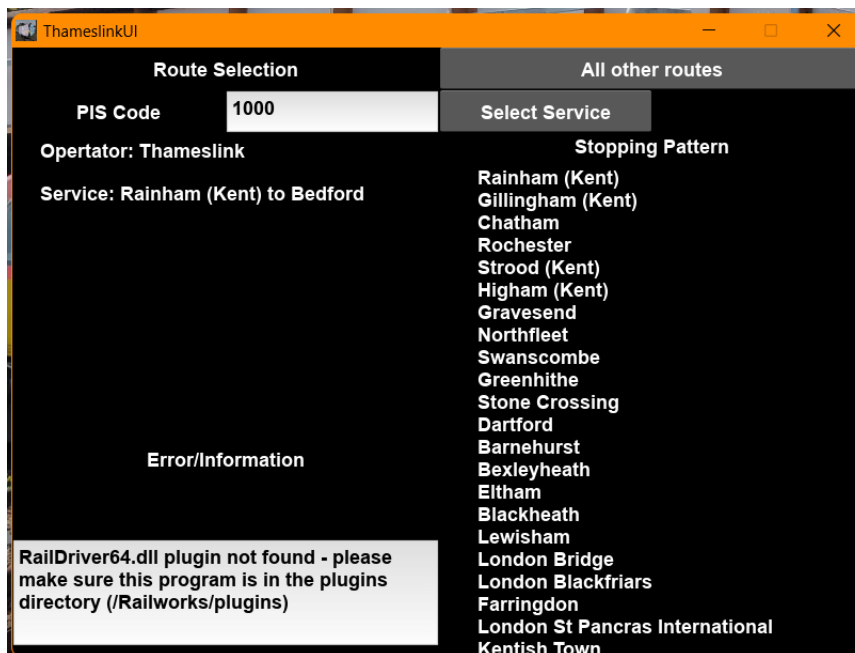

Once you have selected which route you are on enter your PIS Code in the small white box. Then push 'Select Service' (See later in the manual for a list of these). If you entered PIS Code is valid you will see, then appear on the screen the stopping pattern for your selected service as well as the name and operator. At this point if you are running the program in the wrong directory an error message will appear informing you of this otherwise if you have yet to load the scenario or enter Quick drive it will inform you that it can't find the right rolling stock. The correct rolling stock is any of the Desiro Citys included with the Armstrong Powerhouse Class 700/707/717 pack. If you are not loaded in yet the program will tell you and then just check again after a few

seconds. If the stopping pattern list goes off the bottom of the screen you can scroll through this list using the scroll wheel on your mouse, two finger scrolling on a trackpad or scrolling with a touchscreen. This list will also identify which stop you are at if you are stopped at a station or tell you which stations you are between when on the move.

Once loaded in the program will play the

required announcements as and when they are needed to be played. If you want to change the PIS Code remove the current value that is in the box, enter your new code and push 'select service' you should then see the stopping pattern change as well as route name.

Announcements will now also change the reflecting the change to the new service. If you need change which route you are on, click on your current route selection and the drop down will appear then select the route you want to use. If you want to exit the program press the 'X' at the top of the screen.

Requirements

To use the software, you will need to have the Armstrong Powerhouse Class 700/707/717 enhancement pack and any route currently available in Train Simulator which the Class 700 would normally run on.

Supported Routes

Kent Based Routes

- Chatham Main line
- Chatham Mainline & Medway Valley*
- Chatham Mainline (Victoria and Blackfriars to Dover and Ramsgate)
- Faversham High Speed**
- London to Brighton
- South London Network
- Midland Mainline St Pancras to Bedford